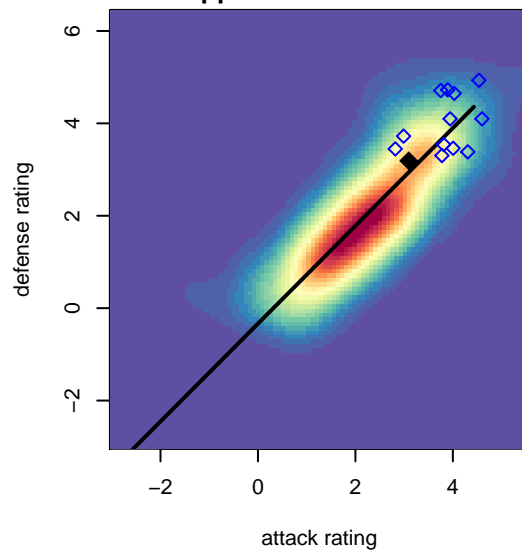

Venues played:
 2016 Surf Cup Super Black U15
 2016 FWRL CAS G02
 2016 Surf College Showcase Super White U15

Fullerton Rangers White G02
 Dots are actual minus expected GF (blue circles) and GA (red triangles).
 Blue line is smoothed change in attack strength. Red is smoothed change in defense strength.

**attack and defense variance (black dot)
relative to other teams
and top 10 in region**

**attack and defense rating
relative to others at age
and all opponents in last 13 months**

**attack and defense rating
relative to others at age
and all opponents in last 13 months**

Performance relative to 13 month average

Performance relative to 13 month average

Distribution of opponents
 Red = Lose zone, Blue = Win zone, Green = Even
 Black line separates win/lose zones

lot. A=Neither has attack advantage, B=Opponent has both attack and defense advantage, C=Opponent has both attack and defense disadvantage, D=Both have