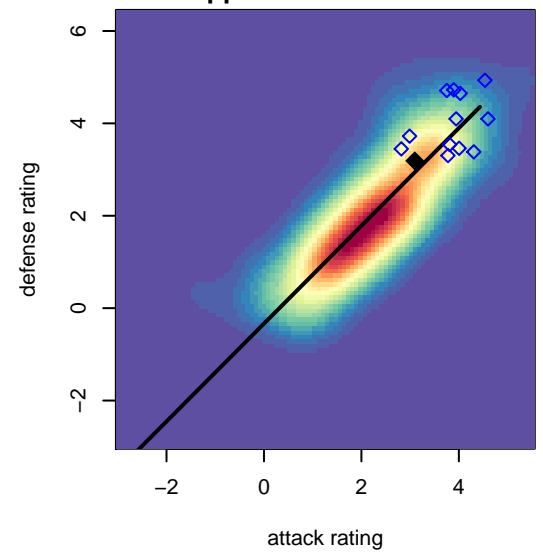

Venues played:
 2016 Surf Cup Super Black U15
 2016 FWRL CAS G02
 2016 Surf College Showcase Super White U15

Fullerton Rangers White G02
 Dots are actual minus expected GF (blue circles) and GA (red triangles).
 Blue line is smoothed change in attack strength. Red is smoothed change in defense strength.

**attack and defense variance (black dot)
relative to other teams
and top 10 in region**

**attack and defense rating
relative to others at age
and all opponents in last 13 months**

**attack and defense rating
relative to others at age
and all opponents in last 13 months**

Performance relative to 13 month average

Performance relative to 13 month average

Distribution of opponents
 Red = Lose zone, Blue = Win zone, Green = Even
 Black line separates win/lose zones

lot. A=Neither has attack advantage, B=Opponent has both attack and defense advantage, C=Opponent has both attack and defense disadvantage, D=Both have