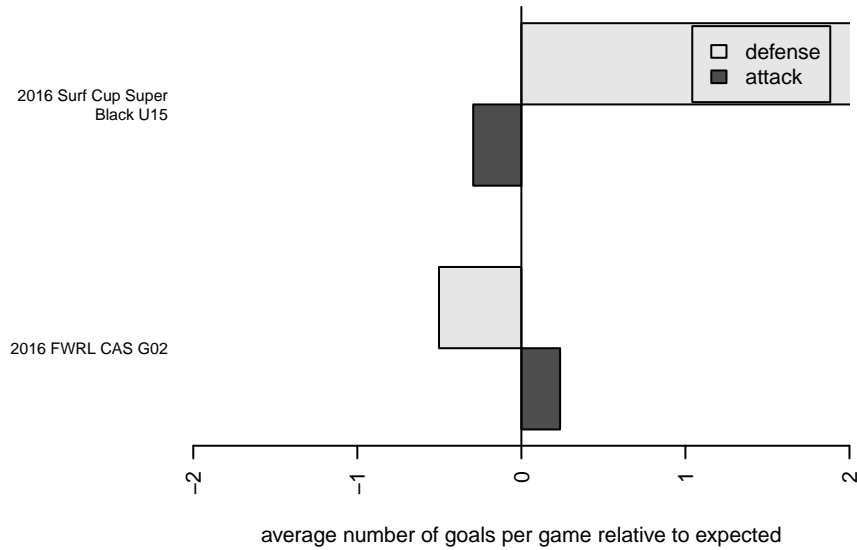

Venues played:
 2016 Surf Cup Super Black U15
 2016 FWRL CAS G02
 2016 Surf College Showcase Super White U15

Fullerton Rangers White G02
 Dots are actual minus expected GF (blue circles) and GA (red triangles).
 Blue line is smoothed change in attack strength. Red is smoothed change in defense strength.

**attack and defense variance (black dot)
relative to other teams
and top 10 in region**

**attack and defense rating
relative to others at age
and all opponents in last 13 months**

**attack and defense rating
relative to others at age
and all opponents in last 13 months**

Performance relative to 13 month average

Performance relative to 13 month average

Distribution of opponents
 Red = Lose zone, Blue = Win zone, Green = Even
 Black line separates win/lose zones

lot. A=Neither has attack advantage, B=Opponent has both attack and defense advantage, C=Opponent has both attack and defense disadvantage, D=Both have